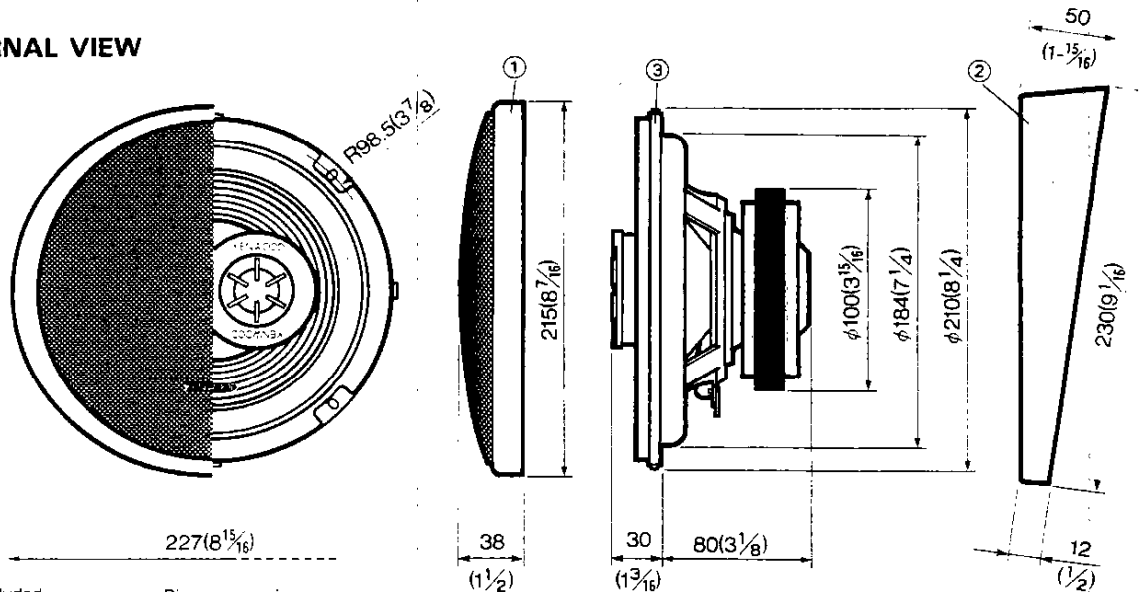

KFC-S200

SERVICE MANUAL

KENWOOD

©1989-3 PRINTED IN JAPAN
B51-6010-00(T)1169

EXTERNAL VIEW

Parts included
Mitgeliefertes zubehor

Pieces comprises
Parti incluse

UNIT: mm (inch)

- Ⓐ 4-40(3/16-1/8) ..... X 8
- Ⓑ 4-10(3/16-3/8) ..... X 8
- Ⓒ 4(3/16) ..... X 8
- Ⓓ M4-70(3/16-2 3/4) ..... X 8
- Ⓔ M4(3/16) ..... X 16
- Ⓕ M4(3/16) ..... X 8
- Ⓖ M4(3/16) ..... X 16
- ④ 4.5m(15ft) ..... X 2
- ② ..... X 2

PARTS LIST

× New Parts

Parts without Parts No. are not supplied.

Les articles non mentionnes dans le Parts No. ne sont pas fournis.

Telle ohne Parts No. werden nicht geliefert.

Ref No.	New Parts	Parts No.	Description
④	★	B46-0100-10	WARRANTY CARD
①	★	E30-1181-08	CORD SET
②	★	F09-0905-08	PROTECTOR
	★	J39-0227-08	ADAPTER
	★	N99-1097-08	SCREW SET
③	★	T15-0129-08	SPEAKER

SPECIFICATIONS

Speakers

- Woofer ..... 20cm(8in) cone type
  369g(13oz) Magnet
- Mid-Range ..... 2.5cm(1in) Dome type
- Tweeter ..... 1.6cm(5/8in) Dome type
- Peak power ..... 150 Watts
- Frequency Response ..... 45Hz ~ 22,000Hz
- Sensitivity ..... 90dB/W at 1m
- Impedance ..... 4 ohms
- Weight per speaker with grille ..... 2.0kg(4.4lb)/pc